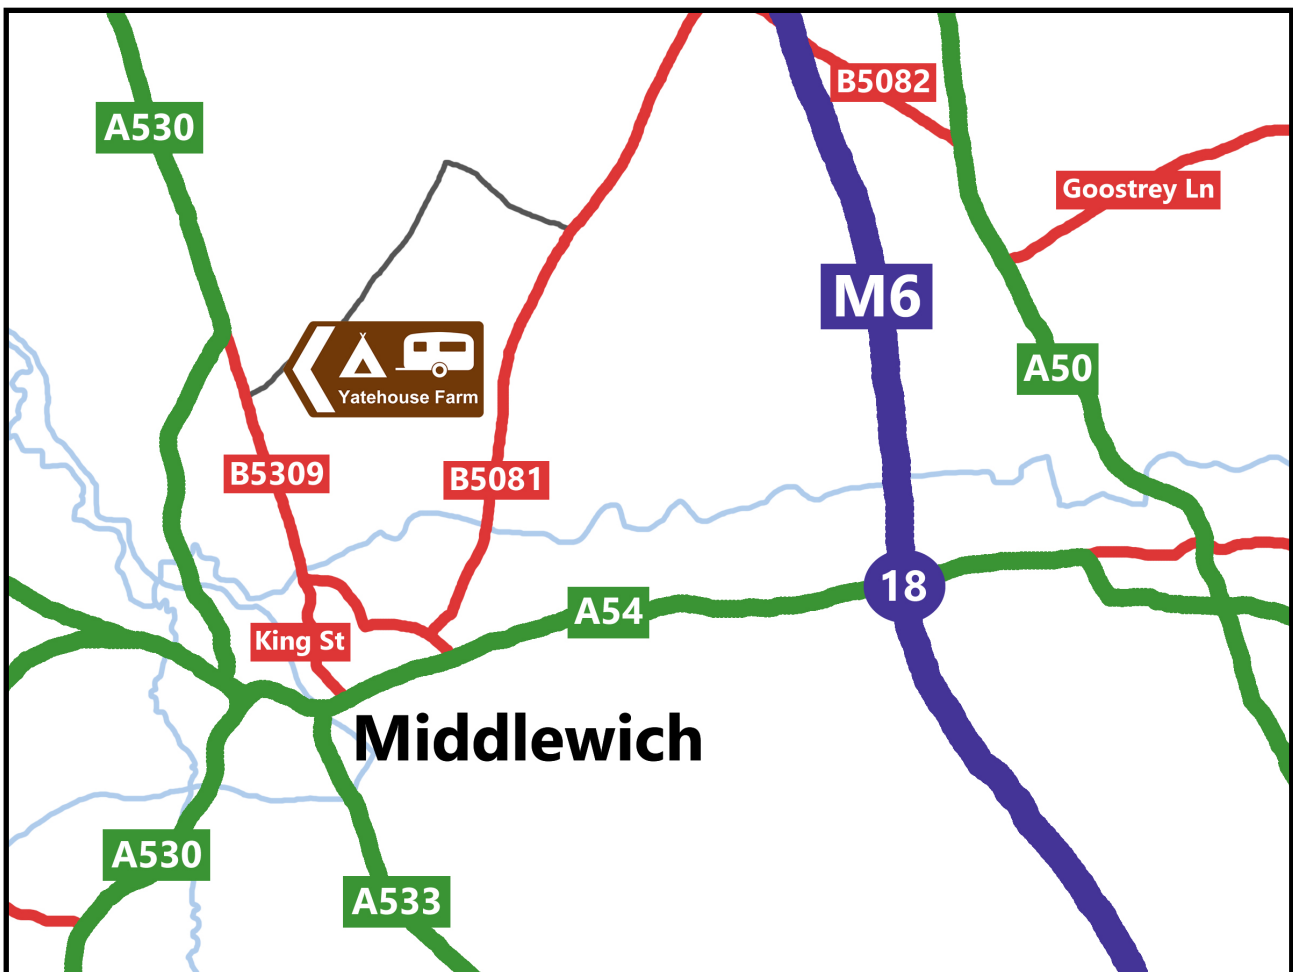

YATEHOUSE FARM

Touring Park

Map & Directions

Yatehouse Farm, Yatehouse Lane, Middlewich, Cheshire, CW10 9NS

Tel: 01606 833125; Mobile: 07940 850500
Email: info@yatehouse.co.uk; Web: www.yatehouse.co.uk

OS Grid Reference: SJ701685

Leave M6 J18 on to A54 (SP Middlewich). After 2m turn right at rdbt on to B5309 (SP Northwich).
At next rdbt turn right. After 0.5m turn right at traffic lights. After 0.75m turn right into Yatehouse
Lane. After 0.25m turn left into farm drive leading to site entr 50yds.